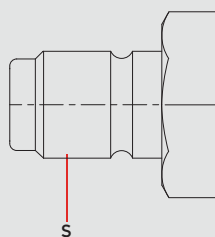

DN12

WATER COUPLINGS
WASSERKUPPLUNGEN

SERIE 121

Materials

Material Code

A = Stainless Steel AISI316

B = Stainless Steel AISI316

S = Stainless Steel AISI316

Stainless Steel
0 - 100 bar

-26° to + 200°C (FPM)

Shut Off
Type

OV 262 - 01785
OV 262 - 01510

FULL FLOW

DN

12 mm

**PLASTIC
SLEEVE**

121 SP01

Options

EPDM

AISI303

Stainless Steel

Brass

Ms 58

NICKEL

PLASTIC
SLEEVE

121 SP01

Plug Profile Serie 121

Compatible with