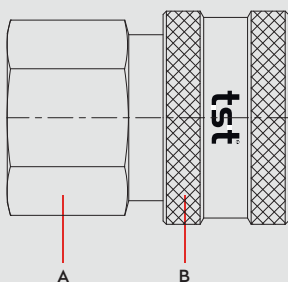

DN12

WATER COUPLINGS
WASSERKUPPLUNGEN

SERIE 121

Materials

Material Code

A = Stainless Steel AISI316

B = Stainless Steel AISI316

S = Stainless Steel AISI316

Stainless Steel
0 - 100 bar

-26° to + 200°C (FPM)

Shut Off
Type

OV 262 - 01785
OV 262 - 01510

FULL FLOW

DN

12 mm

**PLASTIC
SLEEVE**

121 SP01

Options

EPDM

AISI303

Stainless Steel

Brass

Ms 58

NICKEL

PLASTIC
SLEEVE

121 SP01

Plug Profile Serie 121

Compatible with