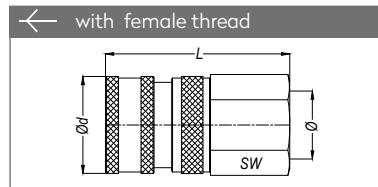

- ABA 3/4"
- PARKER - RECTUS 42

WATER COUPLINGS
WASSERKUPPLUNGEN

SERIE 120

VALVED QUICK COUPLINGS VENTIL SCHNELLKUPPLUNGEN

Part No.	Ø	Ød	L	L1	SW
120 EG 21	BSP 1/2"	30	54.5	12	27
120 EG 26	BSP 3/4"	30	54.5	12	30

Part No.	Ø	Ød	L	SW
120 DG 21	BSP 1/2"	30	52.5	27
120 DG 26	BSP 3/4"	30	56.5	30

Part No.	Ø	Ød	L	L1
120 HG 13	Ø13	30	70.5	27
120 HG 16	Ø16	30	70.5	27
120 HG 19	Ø19	30	70.5	27

UNVALVED QUICK COUPLINGS SCHNELLKUPPLUNGEN OHNE VENTIL

Part No.	Ø	Ød	L	L1	SW
120 EGF 13	BSP 1/4"	30	54.5	10	27
120 EGF 17	BSP 3/8"	30	54.5	10	27
120 EGF 21	BSP 1/2"	30	54.5	12	27
120 EGF 26	BSP 3/4"	30	54.5	12	30

Part No.	Ø	Ød	L	SW
120 DGF 17	BSP 3/8"	30	52.5	27
120 DGF 21	BSP 1/2"	30	52.5	27
120 DGF 26	BSP 3/4"	30	56.5	30