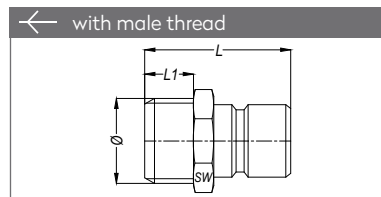

Part No.	Ø	Ød	L	SW
120 DG 21	BSP 1/2"	30	52.5	27
120 DG 26	BSP 3/4"	30	56.5	30

Part No.	Ø	Ød	L	L1
120 HG 13	Ø13	30	70.5	27
120 HG 16	Ø16	30	70.5	27
120 HG 19	Ø19	30	70.5	27

UNVALVED QUICK COUPLINGS SCHNELLKUPPLUNGEN OHNE VENTIL

Part No.	Ø	Ød	L	L1	SW
120 EGF 13	BSP 1/4"	30	54.5	10	27
120 EGF 17	BSP 3/8"	30	54.5	10	27
120 EGF 21	BSP 1/2"	30	54.5	12	27
120 EGF 26	BSP 3/4"	30	54.5	12	30

Part No.	Ø	Ød	L	SW
120 DGF 17	BSP 3/8"	30	52.5	27
120 DGF 21	BSP 1/2"	30	52.5	27
120 DGF 26	BSP 3/4"	30	56.5	30

Part No.	Ø	Ød	L	L1
120 HGF 08	8 mm	30	54.3	23.3
120 HGF 09	9 mm	30	54.3	23.3
120 HGF 10	10 mm	30	54.3	23.3
120 HGF 13	13 mm	30	54.3	23.3
120 HGF 16	16 mm	30	54.3	23.3
120 HGF 19	19 mm	30	54.3	23.3

PLUGS STECKNIPPEL

Part No.	Ø	L	L1	SW
120 EU 10	BSP 1/8"	33	9	19
120 EU 13	BSP 1/4"	33	9	19
120 EU 17	BSP 3/8"	33	9	19
120 EU 21	BSP 1/2"	36	12	22
120 EU 26	BSP 3/4"	41	14	27
120 EU 33	BSP 1"	44	16	34

Part No.	Ø	Ød	L
120 DU 13	BSP 1/4"	20	30
120 DU 17	BSP 3/8"	20	30
120 DU 21	BSP 1/2"	24	30
120 DUM 22	M22x1.5	25	30
120 DU 26	BSP 3/4"	30	30