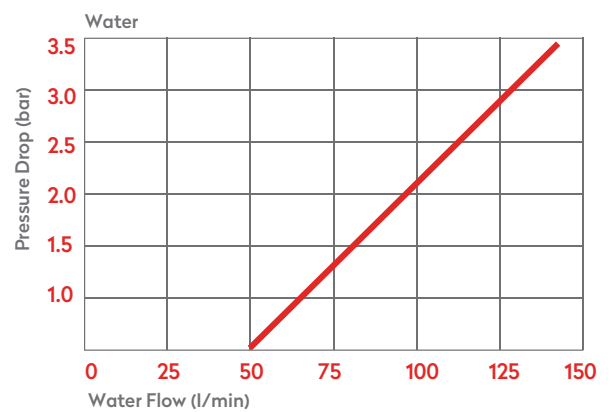

Options

NICKEL