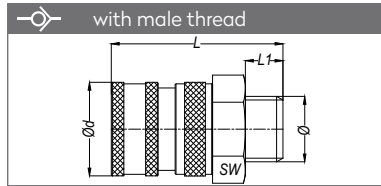

WATER COUPLINGS
WASSERKUPPLUNGEN

DN11

SERIE 120

Materials

Material Code

- A = Brass
- B = Brass
- C = Brass
- S = Brass

0 - 35 bar

-40° to + 105°C (NBR)

- ABA 3/4"
- PARKER - RECTUS 42

WATER COUPLINGS
WASSERKUPPLUNGEN

SERIE 120

VALVED QUICK COUPLINGS VENTIL SCHNELLKUPPLUNGEN

Part No.	Ø	Ød	L	L1	SW
120 EG 21	BSP 1/2"	30	54.5	12	27
120 EG 26	BSP 3/4"	30	54.5	12	30

Part No.	Ø	Ød	L	SW
120 DG 21	BSP 1/2"	30	52.5	27
120 DG 26	BSP 3/4"	30	56.5	30

Part No.	Ø	Ød	L	L1
120 HG 13	Ø13	30	70.5	27
120 HG 16	Ø16	30	70.5	27
120 HG 19	Ø19	30	70.5	27

UNVALVED QUICK COUPLINGS SCHNELLKUPPLUNGEN OHNE VENTIL