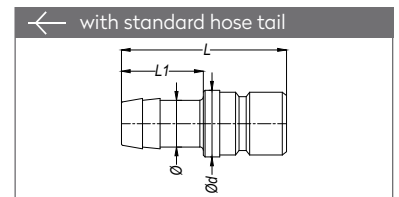

Part No.	Ø	Ød	L	L1	SW
120 EGF 13	BSP 1/4"	30	54.5	10	27
120 EGF 17	BSP 3/8"	30	54.5	10	27
120 EGF 21	BSP 1/2"	30	54.5	12	27
120 EGF 26	BSP 3/4"	30	54.5	12	30

Part No.	Ø	Ød	L	SW
120 DGF 17	BSP 3/8"	30	52.5	27
120 DGF 21	BSP 1/2"	30	52.5	27
120 DGF 26	BSP 3/4"	30	56.5	30

Part No.	Ø	Ød	L	L1
120 HGF 08	8 mm	30	54.3	23.3
120 HGF 09	9 mm	30	54.3	23.3
120 HGF 10	10 mm	30	54.3	23.3
120 HGF 13	13 mm	30	54.3	23.3
120 HGF 16	16 mm	30	54.3	23.3
120 HGF 19	19 mm	30	54.3	23.3

PLUGS STECKNIPPEL

Part No.	Ø	L	L1	SW
120 EU 10	BSP 1/8"	33	9	19
120 EU 13	BSP 1/4"	33	9	19
120 EU 17	BSP 3/8"	33	9	19
120 EU 21	BSP 1/2"	36	12	22
120 EU 26	BSP 3/4"	41	14	27
120 EU 33	BSP 1"	44	16	34

Part No.	Ø	Ød	L
120 DU 13	BSP 1/4"	20	30
120 DU 17	BSP 3/8"	20	30
120 DU 21	BSP 1/2"	24	30
120 DUM 22	M22x1.5	25	30
120 DU 26	BSP 3/4"	30	30