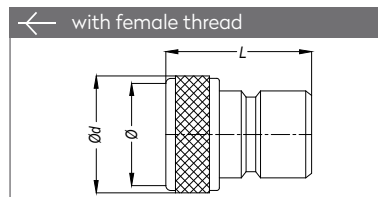

Part No.	Ø	Ød	L	SW
120 DG 21	BSP 1/2"	30	52.5	27
120 DG 26	BSP 3/4"	30	56.5	30

Part No.	Ø	Ød	L	L1
120 HG 13	Ø13	30	70.5	27
120 HG 16	Ø16	30	70.5	27
120 HG 19	Ø19	30	70.5	27

UNVALVED QUICK COUPLINGS SCHNELLKUPPLUNGEN OHNE VENTIL

Part No.	Ø	Ød	L	L1	SW
120 EGF 13	BSP 1/4"	30	54.5	10	27
120 EGF 17	BSP 3/8"	30	54.5	10	27
120 EGF 21	BSP 1/2"	30	54.5	12	27
120 EGF 26	BSP 3/4"	30	54.5	12	30

Part No.	Ø	Ød	L	SW
120 DGF 17	BSP 3/8"	30	52.5	27
120 DGF 21	BSP 1/2"	30	52.5	27
120 DGF 26	BSP 3/4"	30	56.5	30

Part No.	Ø	Ød	L	L1
120 HGF 08	8 mm	30	54.3	23.3
120 HGF 09	9 mm	30	54.3	23.3
120 HGF 10	10 mm	30	54.3	23.3
120 HGF 13	13 mm	30	54.3	23.3
120 HGF 16	16 mm	30	54.3	23.3
120 HGF 19	19 mm	30	54.3	23.3

PLUGS STECKNIPPEL

Part No.	Ø	L	L1	SW
120 EU 10	BSP 1/8"	33	9	19
120 EU 13	BSP 1/4"	33	9	19
120 EU 17	BSP 3/8"	33	9	19
120 EU 21	BSP 1/2"	36	12	22
120 EU 26	BSP 3/4"	41	14	27
120 EU 33	BSP 1"	44	16	34

Part No.	Ø	Ød	L
120 DU 13	BSP 1/4"	20	30
120 DU 17	BSP 3/8"	20	30
120 DU 21	BSP 1/2"	24	30
120 DUM 22	M22x1.5	25	30
120 DU 26	BSP 3/4"	30	30