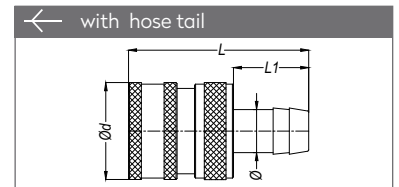

- ABA 3/4"
- PARKER - RECTUS 42

WATER COUPLINGS
WASSERKUPPLUNGEN

SERIE 120

VALVED QUICK COUPLINGS VENTIL SCHNELLKUPPLUNGEN

Part No.	Ø	Ød	L	L1	SW
120 EG 21	BSP 1/2"	30	54.5	12	27
120 EG 26	BSP 3/4"	30	54.5	12	30

Part No.	Ø	Ød	L	SW
120 DG 21	BSP 1/2"	30	52.5	27
120 DG 26	BSP 3/4"	30	56.5	30

Part No.	Ø	Ød	L	L1
120 HG 13	Ø13	30	70.5	27
120 HG 16	Ø16	30	70.5	27
120 HG 19	Ø19	30	70.5	27

UNVALVED QUICK COUPLINGS SCHNELLKUPPLUNGEN OHNE VENTIL

Part No.	Ø	Ød	L	L1	SW
120 EGF 13	BSP 1/4"	30	54.5	10	27
120 EGF 17	BSP 3/8"	30	54.5	10	27
120 EGF 21	BSP 1/2"	30	54.5	12	27
120 EGF 26	BSP 3/4"	30	54.5	12	30

Part No.	Ø	Ød	L	SW
120 DGF 17	BSP 3/8"	30	52.5	27
120 DGF 21	BSP 1/2"	30	52.5	27
120 DGF 26	BSP 3/4"	30	56.5	30