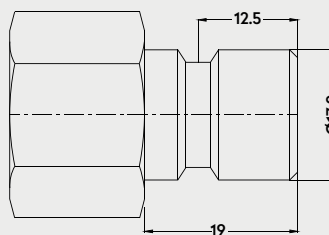

Plug Profile Serie 120

Compatible with

- ABA 3/4"
- PARKER - RECTUS 42