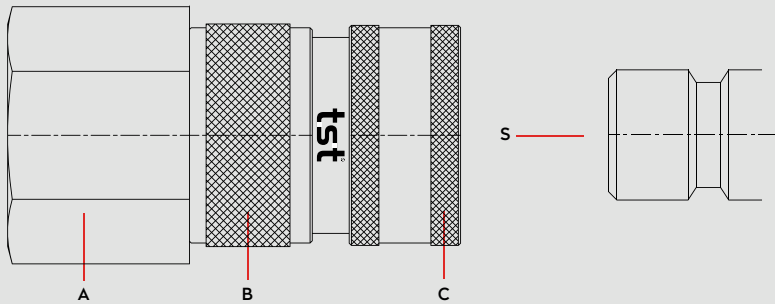

WATER COUPLINGS
WASSERKUPPLUNGEN

DN11

SERIE 120

Materials

Material Code

- A = Brass
- B = Brass
- C = Brass
- S = Brass

0 - 35 bar

-40° to + 105°C (NBR)

Part No.	Ø	L	L1	SW
120 EU 10	BSP 1/8"	33	9	19
120 EU 13	BSP 1/4"	33	9	19
120 EU 17	BSP 3/8"	33	9	19
120 EU 21	BSP 1/2"	36	12	22
120 EU 26	BSP 3/4"	41	14	27
120 EU 33	BSP 1"	44	16	34

Part No.	Ø	Ød	L
120 DU 13	BSP 1/4"	20	30
120 DU 17	BSP 3/8"	20	30
120 DU 21	BSP 1/2"	24	30
120 DUM 22	M22x1.5	25	30
120 DU 26	BSP 3/4"	30	30

Part No.	Ø	L	L1	ØD
120 HU 09	9 mm	47	23.3	19
120 HU 13	13 mm	47	23.3	19
120 HU 16	16 mm	47	23.3	19
120 HU 19	19 mm	50	27.3	21

ADAPTER ADAPTER

Part No.	Ø	Ø	L	L1
120 GU 08	8 mm	BSP 3/4"	30.8	23.3
120 GU 09	9 mm	BSP 3/4"	30.8	23.3
120 GU 13	13 mm	BSP 3/4"	30.8	23.3
120 GU 16	16 mm	BSP 3/4"	30.8	23.3
120 GU 19	19 mm	BSP 3/4"	30.8	23.3