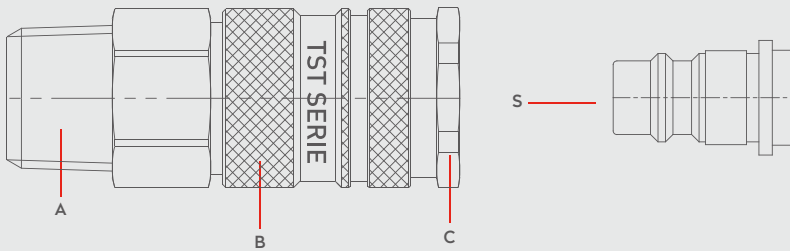

PNEUMATIC COUPLINGS  
PNEUMATISCHE KUPPLUNGEN

SERIE 025K .8

**Materials**

**Material Code**

- A = Brass Nickel Plated
- B = Steel Nickel Plated
- C = Brass Nickel Plated
- S = Brass Nickel Plated

0 - 35 bar  
(0-508 PSI)

-20° to + 100°C (NBR)  
-4° to + 212°F

**Shut Off Type**

OM 250 - 00500  
OM 100 - 01000  
025GC00M

**DN 7.8 mm**

**Options**

FPM

EPDM

AISI303  
Stainless Steel