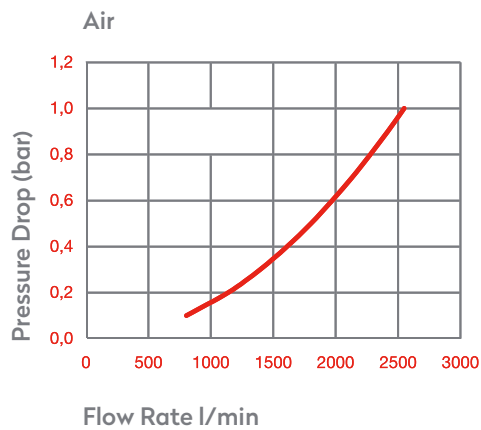

Options

FPM

EPDM

AISI303
Stainless Steel

025KB

AISI316
Stainless Steel

Plug Profile Serie 025K

Compatible with

PARKER - RECTUS 25KA