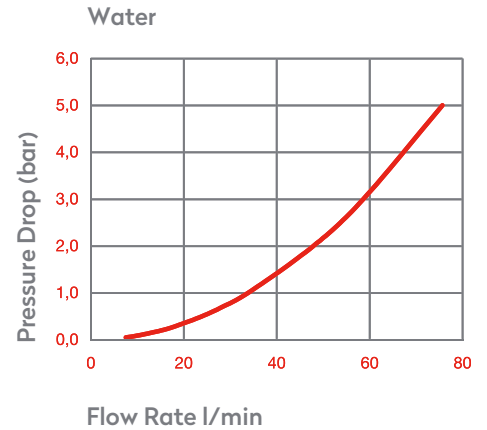

Options

FPM

EPDM

AISI303
Stainless Steel

025KB

AISI316
Stainless Steel

Plug Profile Serie 025K

Compatible with

PARKER - RECTUS 25KA